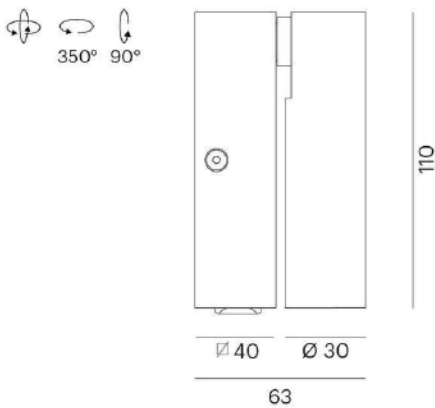

ANIO W

472-40039200

ANIO W SURFACE MOUNTED WALL LUMINAIRE made of aluminium, terra, beam 22°, light output direct, swiveling 90, tilting 350, IP20

DRAWING

TECHNICAL DETAILS

System perform. [W]	3
Bulb type	LED
Luminous flux [lm]	170
Colour temp. [K]	3000K
CRI	>90
Light output	direct
Beam angle [°]	22°
Voltage [V]	220-240V 50/60Hz
Material	aluminium
Length [mm]	63
Width [mm]	40
Height [mm]	110
IP protection class	IP20
Voltage class	protection cl. I
Net weight [kg]	0,43
Color lamp	terra
EAN-Number	9010506119466
Lifetime [h]	25 000

LIGHT DISTRIBUTION CURVE

The values are rated values. Power and luminous flux are initially subject to a tolerance of +/- 10%. Colour temperature tolerance: +/- 150 K. The values apply to an ambient temperature of 25°C unless otherwise specified.