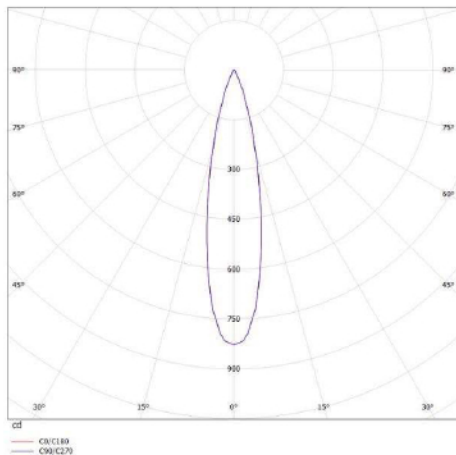

ANIO W

472-40039200

ANIO W SURFACE MOUNTED WALL LUMINAIRE made of aluminium, terra, beam 22°, light output direct, swiveling 90, tilting 350, IP20

DRAWING

TECHNICAL DETAILS

System perform. [W]	3
Bulb type	LED
Luminous flux [lm]	170
Colour temp. [K]	3000K
CRI	>90
Light output	direct
Beam angle [°]	22°
Voltage [V]	220-240V 50/60Hz
Material	aluminium
Length [mm]	63
Width [mm]	40
Height [mm]	110
IP protection class	IP20
Voltage class	protection cl. I
Net weight [kg]	0,43
Color lamp	terra
EAN-Number	9010506119466
Lifetime [h]	25 000

LIGHT DISTRIBUTION CURVE

The values are rated values. Power and luminous flux are initially subject to a tolerance of +/- 10%. Colour temperature tolerance: +/- 150 K. The values apply to an ambient temperature of 25°C unless otherwise specified.