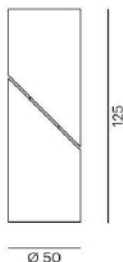

TURN 4 SD**472-20059500**

TURN 4 SD SURFACE MOUNTED CEILING LUMINAIRE made of aluminium, white, similar to RAL 9003, beam 40°, light output direct, tilting 350°, IP20

**DRAWING****TECHNICAL DETAILS**

System perform. [W]	4
Bulb type	AC LED
Luminous flux [lm]	240
Colour temp. [K]	3000K
CRI	>90
Light output	direct
Beam angle [°]	40°
Voltage [V]	220-240V 50/60Hz
Material	aluminium
Height [mm]	125
Diameter [mm]	50
IP protection class	IP20
Voltage class	protection cl. I
Net weight [kg]	0,33
Color lamp	white
RAL	9003
EAN-Number	9010506127324

LIGHT DISTRIBUTION CURVE

The values are rated values. Power and luminous flux are initially subject to a tolerance of +/- 10%. Colour temperature tolerance: +/- 150 K.
The values apply to an ambient temperature of 25°C unless otherwise specified.