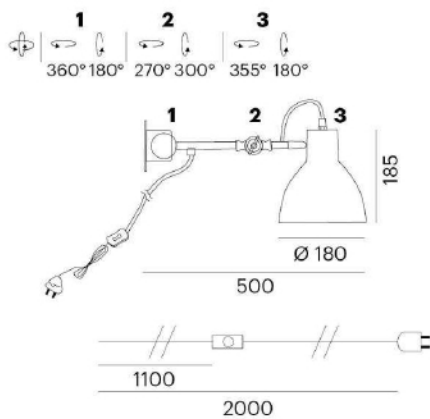

**IWO 1 W****727-40008650**

IWO 1 W SURFACE MOUNTED WALL LUMINAIRE made of steel sheet, black, similar to RAL 9005, light output direct, swiveling 360, IP20

**DRAWING****TECHNICAL DETAILS**

Bulb type	AGL A60 9W
Socket	E27
Light output	direct
Voltage [V]	220-240V 50/60Hz
Material	steel sheet
Length [mm]	259
Diameter [mm]	180
Troat [mm]	500
IP protection class	IP20
Net weight [kg]	1,10
Color lamp	black
RAL	9005
EAN-Number	9010506127232

**LIGHT DISTRIBUTION CURVE**

The values are rated values. Power and luminous flux are initially subject to a tolerance of +/- 10%. Colour temperature tolerance: +/- 150 K.  
The values apply to an ambient temperature of 25°C unless otherwise specified.